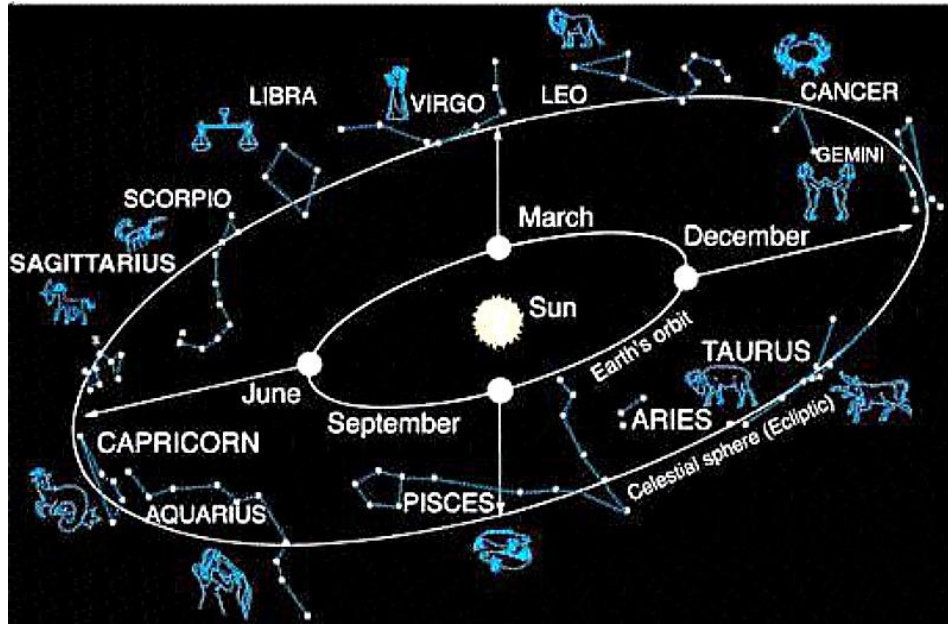

"GEMINI NEW MOON / SUMMER SOLSTICE CLASS!"

THE NEXT WEEK DELIVERS IMMENSE COSMIC GIFTS!

- * Gemini Moon brings forth clear, new expression.
- * The Solstice of Summer invites your "Self" out.
- * The Sun's move to Cancer brings nurturing love.
- * As three planets slow down to lead you within.

We hope you will join us, as we discuss the current Celestial line-up!
Learn how the Gifts from Above can assist you Below.

"GEMINI NEW MOON SUMMER SOLSTICE CLASS!"

Thursday, June 15th - 7:00-8:30 pm via Zoom